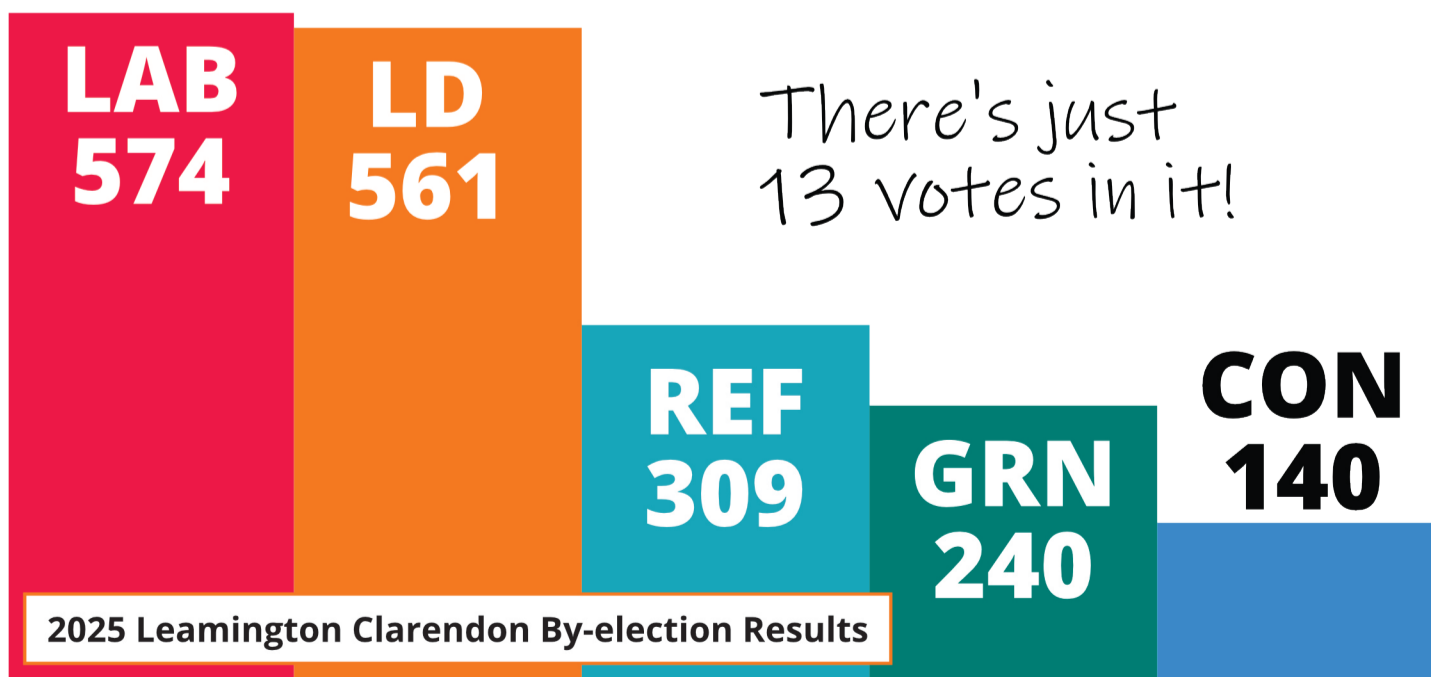

There's just 13 votes in it!

Elections in Leamington Clarendon are a clear choice between the Lib Dems and Labour. The only way to get a fair deal for our area is to back the Lib Dem team.

By backing Raina and the Lib Dems you can not only elect a hard-working local champion for our area, but also send a strong message to Labour to get on with the job!